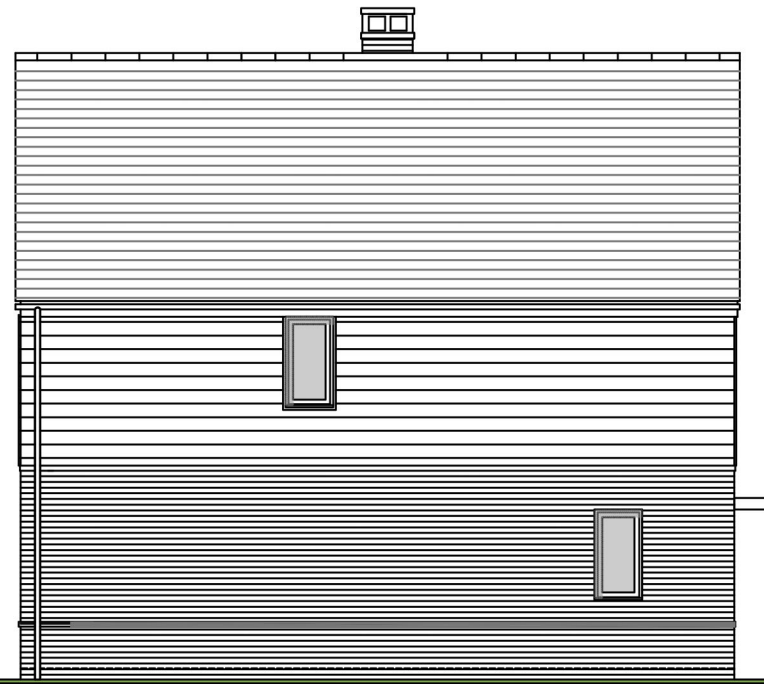

Front Elevation

Side Elevation

Rear Elevation

Side Elevation

Ground Floor

First Floor

Plots: 98, 101, 102, 109, 113

Project:-
Wivenhoe, Land South of Elmstead Road, off Richard Avenue
Description:-
House Type Coltford 'NA34b'
Floor Plans & Elevations